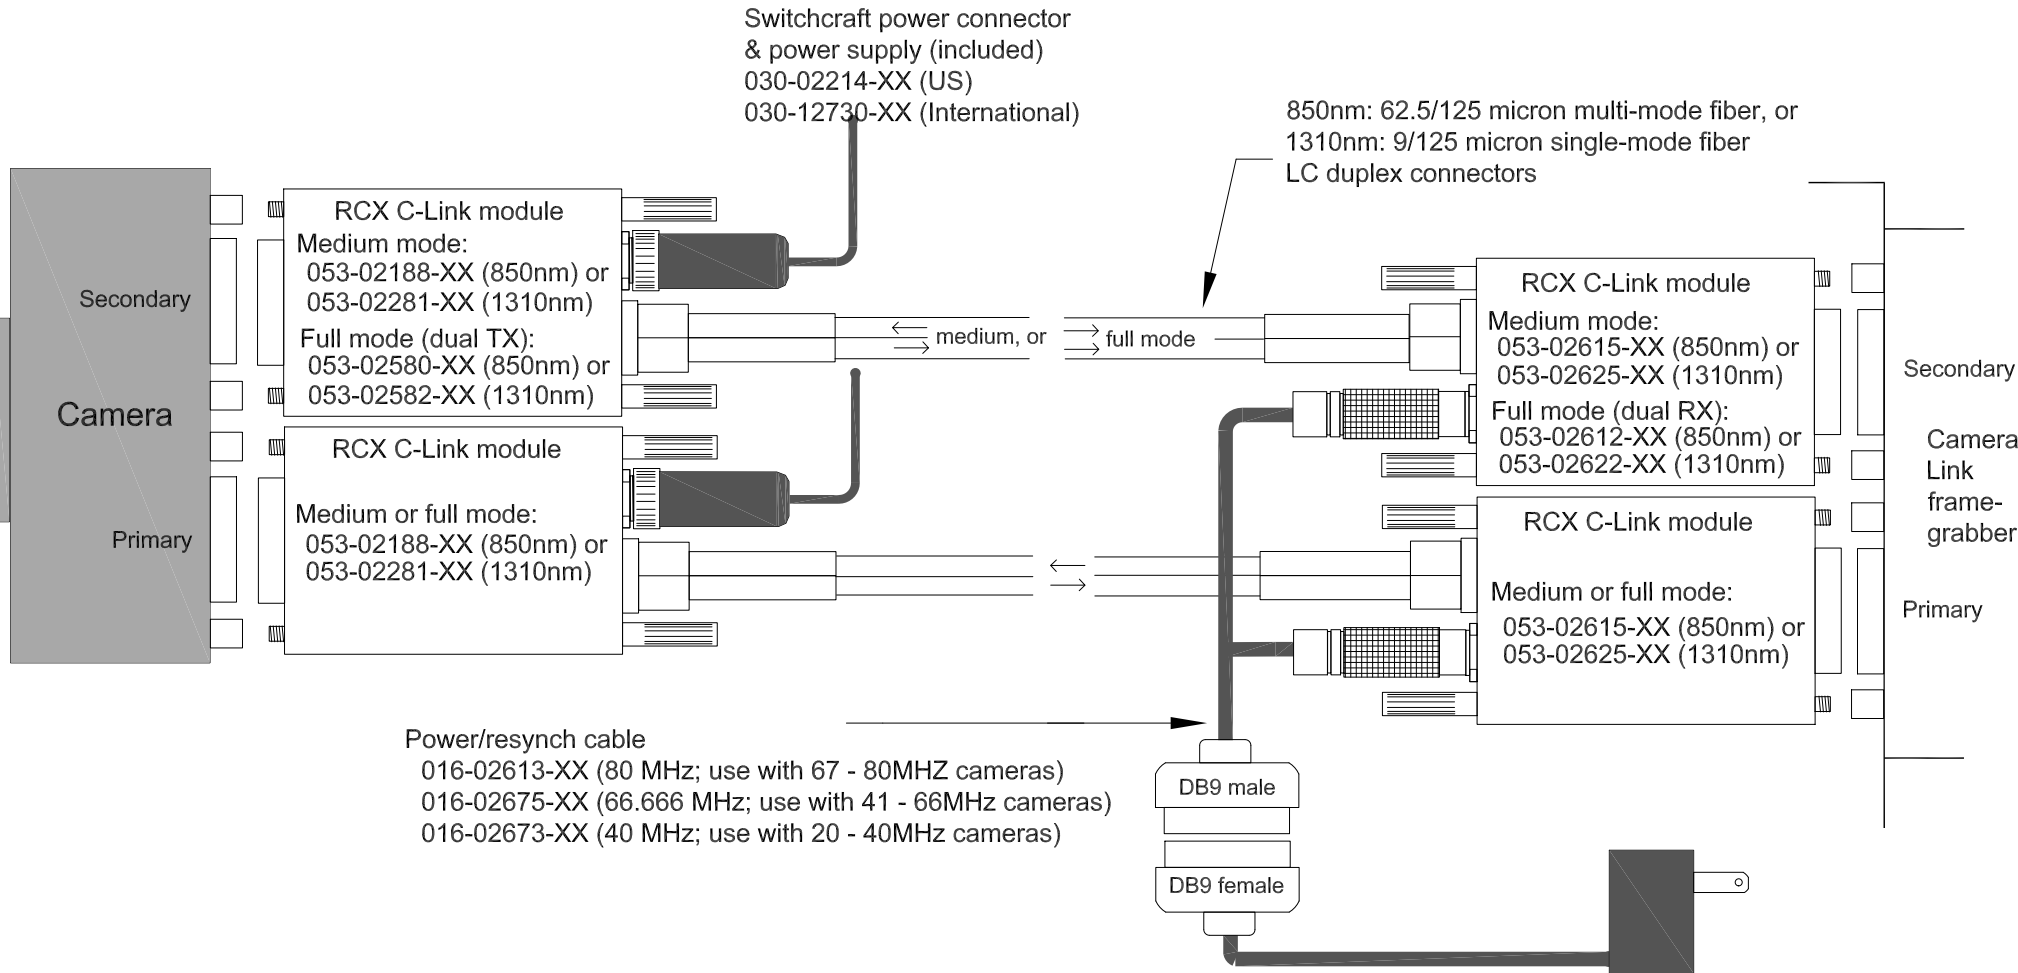

RCX C-Link medium and full camera link configurations

DB9 connector/cable & power supply
030-12642-XX (US & International)

Notes

1. "Standard" configuration is 850nm, 62.5/125 micron multi-mode fiber
2. Full mode configurations can be used with medium mode cameras.